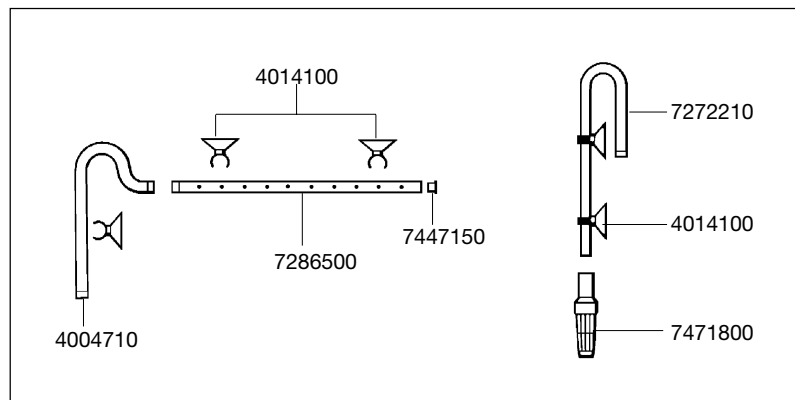

1224 Pump head
2222 External filter
2224 External filter

EHEIM
professionel

Type	230 V / 50 Hz Europe	120 V / 60 Hz USA	240 V / 50 Hz GB	240 V / 50 Hz AUS	220 V / 60 Hz
1224	1224019	1224099	1224119	1224129	1224189
2222	2222010	2222370	2222500	2222530	2222620
2224	2224010	2224370	2224500	2224530	2224620

Spare parts. Subject to change without prior notice.

2222/2224