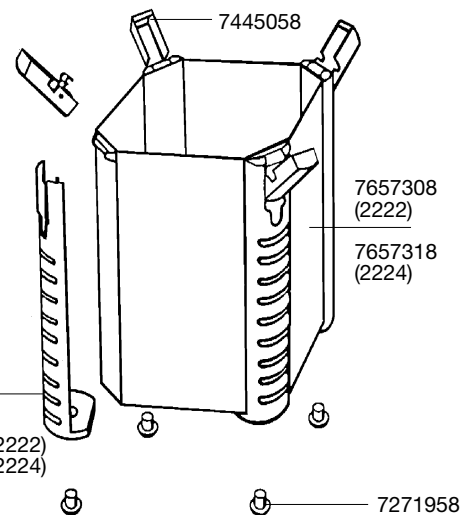

1224 Pump head
2222 External filter
2224 External filter

EHEIM
professionel

Type	230 V / 50 Hz Europe	120 V / 60 Hz USA	240 V / 50 Hz GB	240 V / 50 Hz AUS	220 V / 60 Hz
1224	1224019	1224099	1224119	1224129	1224189
2222	2222010	2222370	2222500	2222530	2222620
2224	2224010	2224370	2224500	2224530	2224620

Spare parts. Subject to change without prior notice.

2222/2224