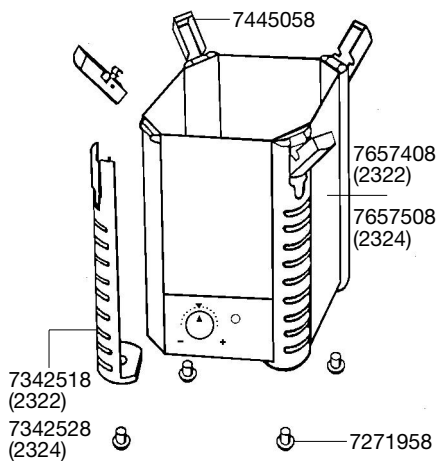

2322/2324

Type	230 V / 50 Hz Europe	120 V / 60 Hz USA	240 V / 50 Hz GB	240 V / 50 Hz AUS	220 V / 60 Hz
1224	1224019	1224099	1224119	1224129	1224189
2322	2322010	2322380	2322500	2222530	2222620
2324	2324010	-	2324500	2224530	2224620

Order no.	Spare part	2222 / 2224
-----------	------------	-------------

7433720	Shaft with bushings	
7445008	Filter media container for 2222 / 2322	
7445018	Filter media container for 2224 / 2324	
7445058	EZ clip	
7445108	Adapter complete	
7445180	Hose clamp	
7445190	Pump cover	
7445200	Set of sealing rings for adapter	
7447150	Set of pipe plugs	
7471800	Inlet strainer	

Order no.	Spare part	2322 / 2324
-----------	------------	-------------

7657408	Filter canister complete with side protections, rubber feet and heater (230 V / 50 Hz Euro-plug) for 2322 only for freshwater	
7657508	Filter canister complete with side protections, rubber feet and heater (230 V / 50 Hz Euro-plug) for 2324 only for freshwater	

Order no.	Spare part	2222 / 2224
-----------	------------	-------------

1224	Pump head complete for 2222/2224 and 2322/2324 (without adapter)	
2616220	Set of filter pads	
2616225	Set of fine filter pads	
4004710	Outlet pipe	
4004940	Hose, pressure and suction side	
4014100	Suction cup with clip (2 pieces)	
7271958	Rubber feet set (5 pieces)	
7272210	Intake pipe	
7286500	Outlet jet pipe	
7342378	Insert	
7342518	Side protection 2222 / 2322	
7342528	Side protection 2224 / 2324	
7343118	Locking clamp for adapter	
7343168	Sealing gasket	
7343390	Rubber seals (3 pieces)	
7343418	Cleaning plug for pump head	