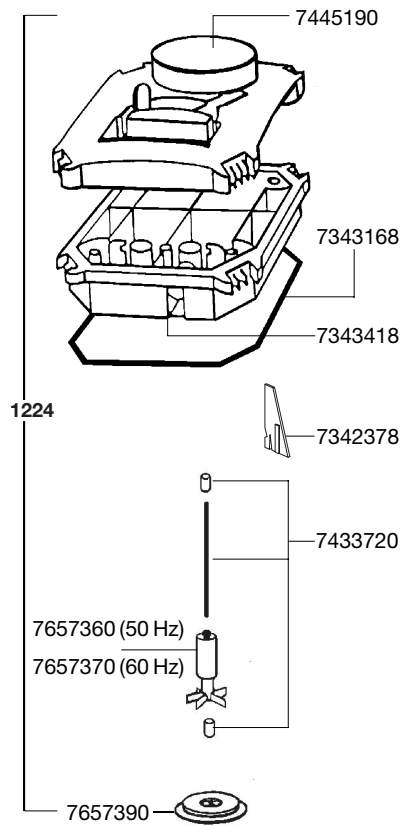

1224 Pump head
2222 External filter
2224 External filter

EHEIM
professionel

Type	230 V / 50 Hz Europe	120 V / 60 Hz USA	240 V / 50 Hz GB	240 V / 50 Hz AUS	220 V / 60 Hz
1224	1224019	1224099	1224119	1224129	1224189
2222	2222010	2222370	2222500	2222530	2222620
2224	2224010	2224370	2224500	2224530	2224620

Spare parts. Subject to change without prior notice.

2222/2224