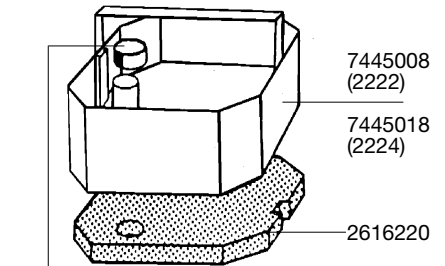

1224 Pump head
2222 External filter
2224 External filter

EHEIM
professionel

Type	230 V / 50 Hz Europe	120 V / 60 Hz USA	240 V / 50 Hz GB	240 V / 50 Hz AUS	220 V / 60 Hz
1224	1224019	1224099	1224119	1224129	1224189
2222	2222010	2222370	2222500	2222530	2222620
2224	2224010	2224370	2224500	2224530	2224620

Spare parts. Subject to change without prior notice.

2222/2224