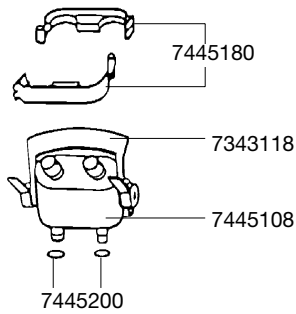

1224 Pump head
2222 External filter
2224 External filter

EHEIM
professionel

Type	230 V / 50 Hz Europe	120 V / 60 Hz USA	240 V / 50 Hz GB	240 V / 50 Hz AUS	220 V / 60 Hz
1224	1224019	1224099	1224119	1224129	1224189
2222	2222010	2222370	2222500	2222530	2222620
2224	2224010	2224370	2224500	2224530	2224620

Spare parts. Subject to change without prior notice.

2222/2224