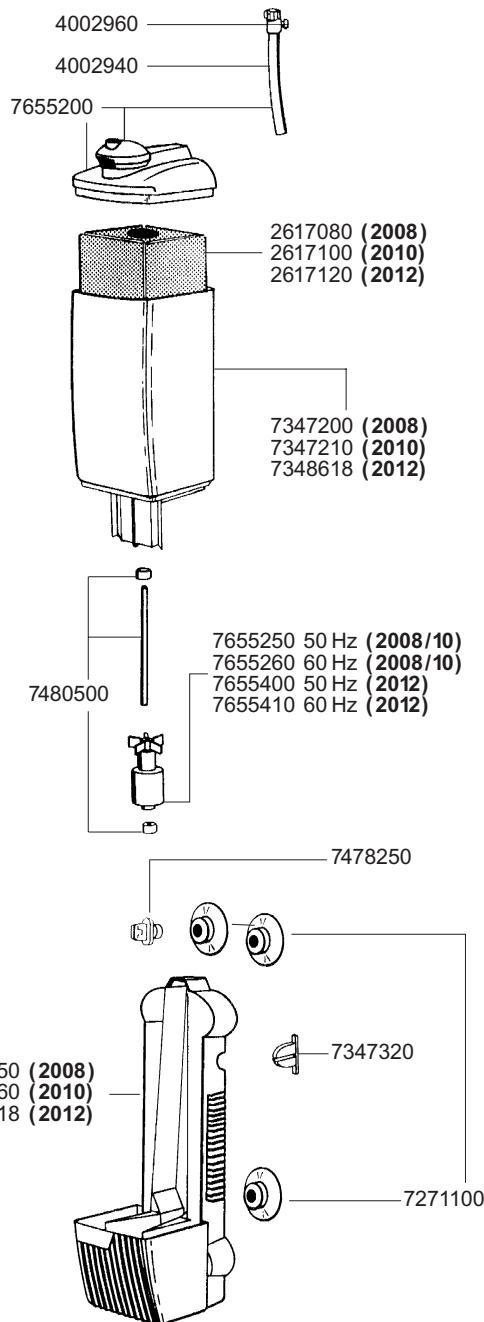

2008 Internal filter
2010 Internal filter
2012 Internal filter

EHEIM

Spare parts. Subject to change without prior notice.

2008 / 2010 / 2012

| Type | 230 V / 50 Hz | 120 V / 60 Hz USA | 240 V / 50 Hz GB | 240 V / 50 Hz AUS | 220 V / 60 Hz |
|-------------|---------------|----------------------|---------------------|----------------------|---------------|
| 2008 | 2008020 | 2008390 | 2008510 | 2008540 | 2008630 |
| 2010 | 2010020 | 2010390 | 2010510 | 2010540 | 2010630 |
| 2012 | 2012020 | 2012390 | 2012510 | 2012540 | 2012630 |

| Order no. | Spare part |
|-----------|---|
| 2617080 | Filter cartridge (2 pieces) |
| 2617100 | Filter cartridge (2 pieces) |
| 2617120 | Filter cartridge (2 pieces) |
| 4002940 | Hose ø 4/6 mm |
| 4002960 | Air regulating clamp |
| 7271100 | Suction cup (4 pieces) |
| 7347200 | Filter body for 2008 |
| 7347210 | Filter body for 2010 |
| 7347320 | Locking piece (2 pieces) |
| 7347450 | Back panel without motor housing for 2008 |
| 7347460 | Back panel without motor housing for 2010 |
| 7348618 | Filter body for 2012 |
| 7348818 | Back panel without motor housing for 2012 |
| 7478250 | Attachment lug (4 pieces) |
| 7480500 | Shaft with bushings |
| 7655200 | Filter body lid complete with diffuser and regulating jet |
| 7655250 | Impeller (50 Hz) for 2008/2010 |
| 7655260 | Impeller (60 Hz) for 2008/2010 |
| 7655400 | Impeller (50 Hz) for 2012 |
| 7655410 | Impeller (60 Hz) for 2012 |